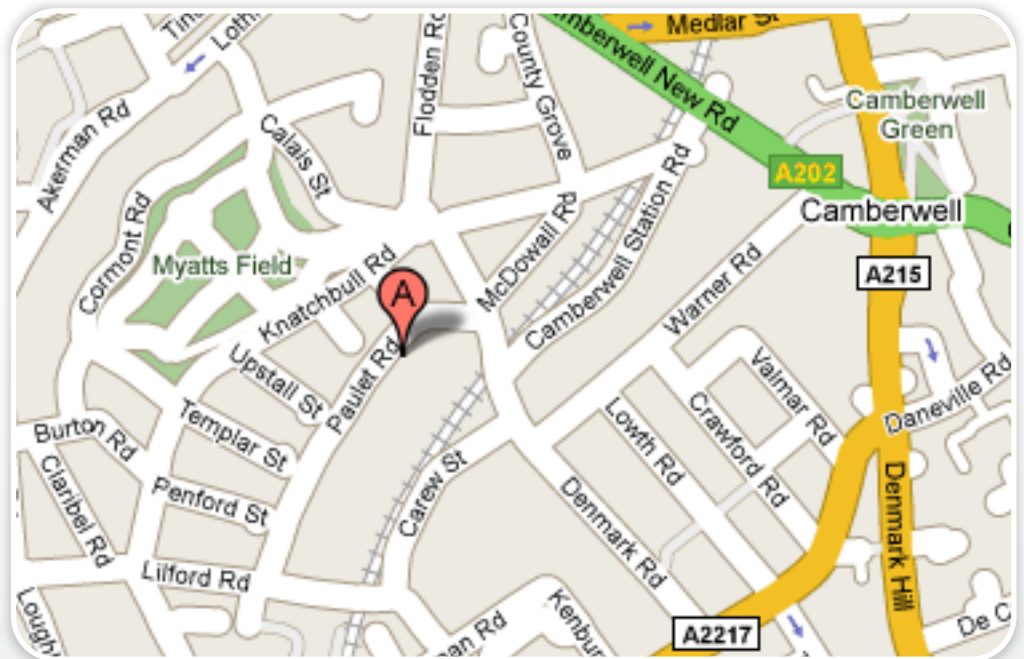

Where Are We?

Of course you can easily drive here aswell.

If you're coming by car set your SatNav for SE5 9HW

We're Outside Of The Congestion Zone.

Camberwell Studios is outside of the congestion charge zone yet still only 25 minutes by car from London's west end. The nearest bridge is Vauxhall but all the main London bridges are close from Wandsworth in the West to Tower Bridge in the east.

We have parking on site and nearby streets are free from charge too.

Camberwell Studios, Block A, Chartwell Business Park, 61-65, Paulet Road, LONDON, SE5 9HW