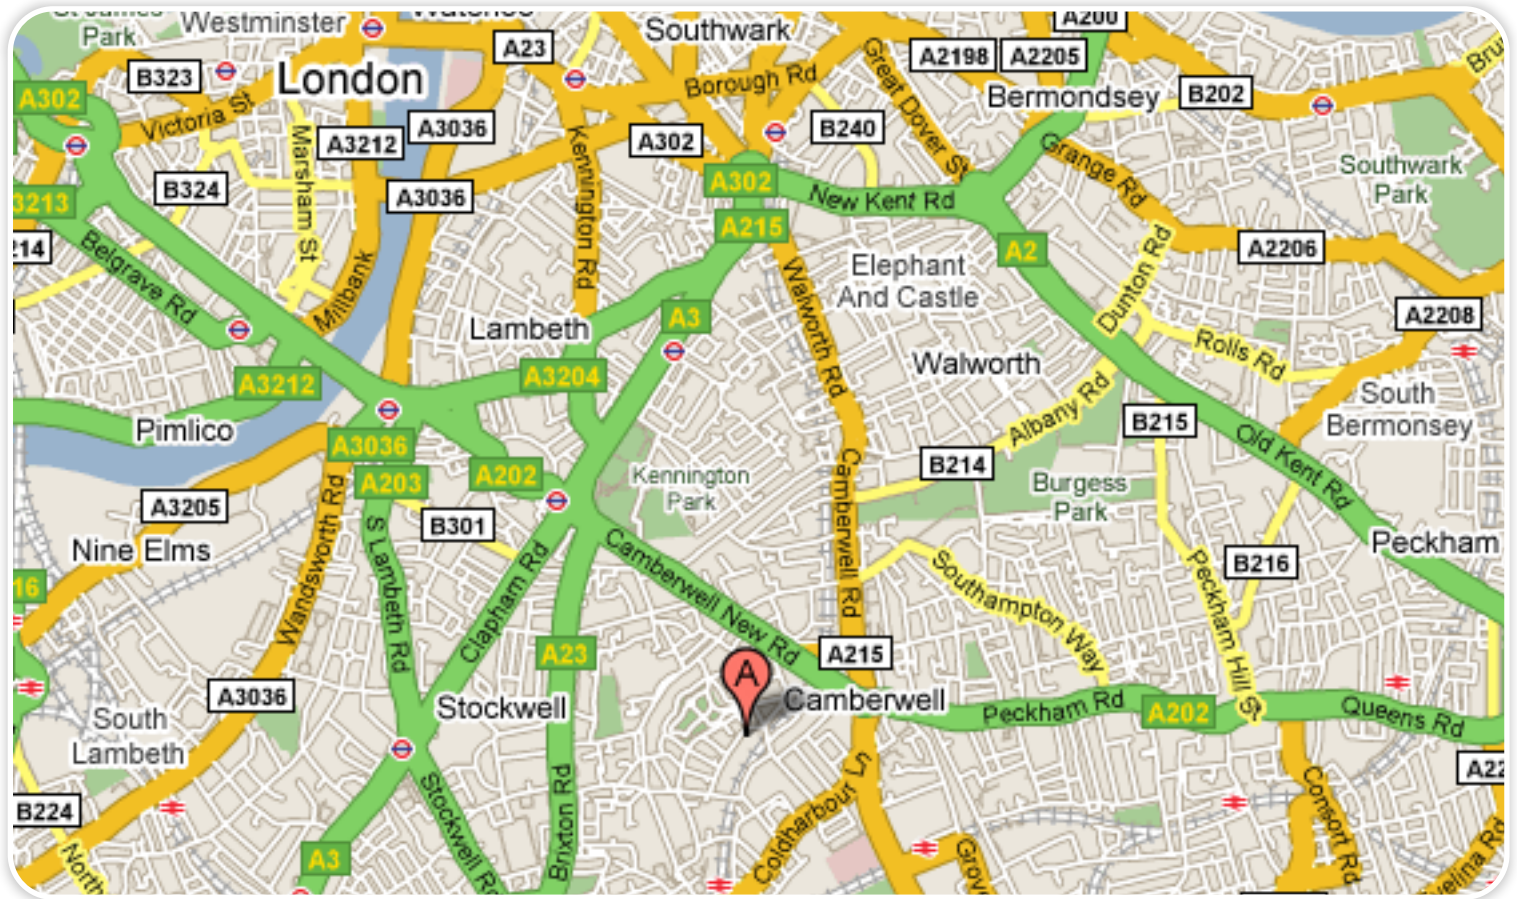

Where Are We?

Of course you can easily drive here aswell.

If you're coming by car set your SatNav for SE5 9HW

We're Outside Of The Congestion Zone.

Camberwell Studios is outside of the congestion charge zone yet still only 25 minutes by car from London's west end. The nearest bridge is Vauxhall but all the main London bridges are close from Wandsworth in the West to Tower Bridge in the east.

We have parking on site and nearby streets are free from charge too.

Camberwell Studios, Block A, Chartwell Business Park, 61-65, Paulet Road, LONDON, SE5 9HW