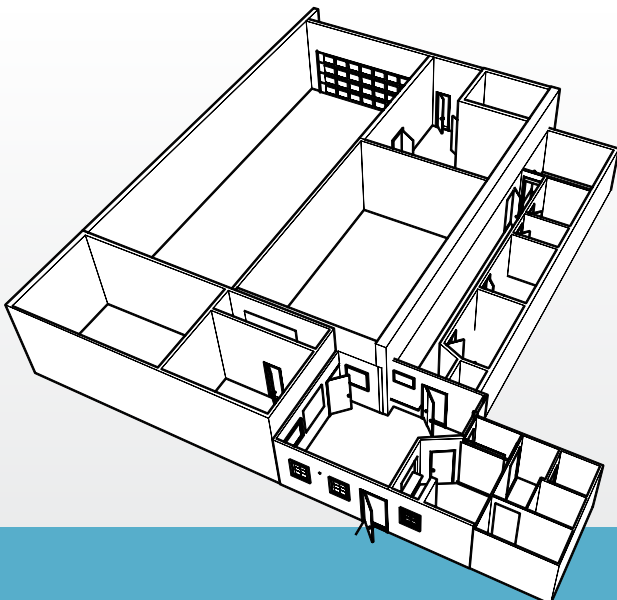

Sound Recording Rate Card - Full Day 8am - 5pm (9hrs)

▶ SOUNDBOOTH STUDIO

Usage Times	Regular Price	Introductory Price*
+ With Engineer (per hour)	£45	~~£40~~
+ Without Engineer (per hour)	£20	~~£15~~

Introductory Price* Subject to Terms & Conditions - See Website For Details
All Prices Are Subject To Additional VAT Charges.

Additional Services Rate Card - Full Day 8am - 5pm (9hrs)

▶ EQUIPMENT FOR HIRE

	Weekdays	Weekends - 9am-6pm
+ Light Hire	POA	POA
+ PC Based Editing Suites	£60	£80 - Saturday Only
+ Desk Hire	£250 per month	
+ Repainting	£50	£60
+ Camera Operation	£250	£275
+ Set Builder	POA	POA

All Prices Are Subject To Additional VAT Charges.

See website for up to date pricing

Camberwell Studios
Block A
Chartwell Business Park
61-65 Paulet Road
LONDON
SE5 9HW