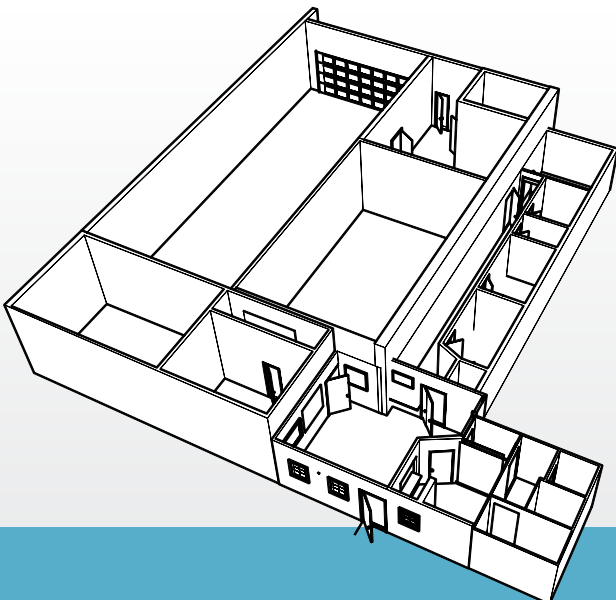

Additional Services Rate Card - Full Day 8am - 5pm (9hrs)

▶ PEOPLE & EQUIPMENT FOR HIRE

	Weekdays	Weekends - 9am-6pm
+ Light Hire	POA	POA
+ PC Based Editing Suites	£60	£80 - Saturday Only
+ Desk Hire	£250 per month	
+ Repainting	£50	£60
+ Camera Operator with Sony EX1 HD	£200	£250
+ Set Builder	POA	POA
+ Mini-Job Hire (on-site only)	£30	£40
+ Lightweight Track & Dolly (on-site only)	£15	£40
+ Sound Engineer	£200	£250

Introductory Price* Subject to Terms & Conditions - See Website For Details
All Prices Are Subject To Additional VAT Charges.

Camberwell Studios
Block A
Chartwell Business Park
61-65 Paulet Road
LONDON
SE5 9HW